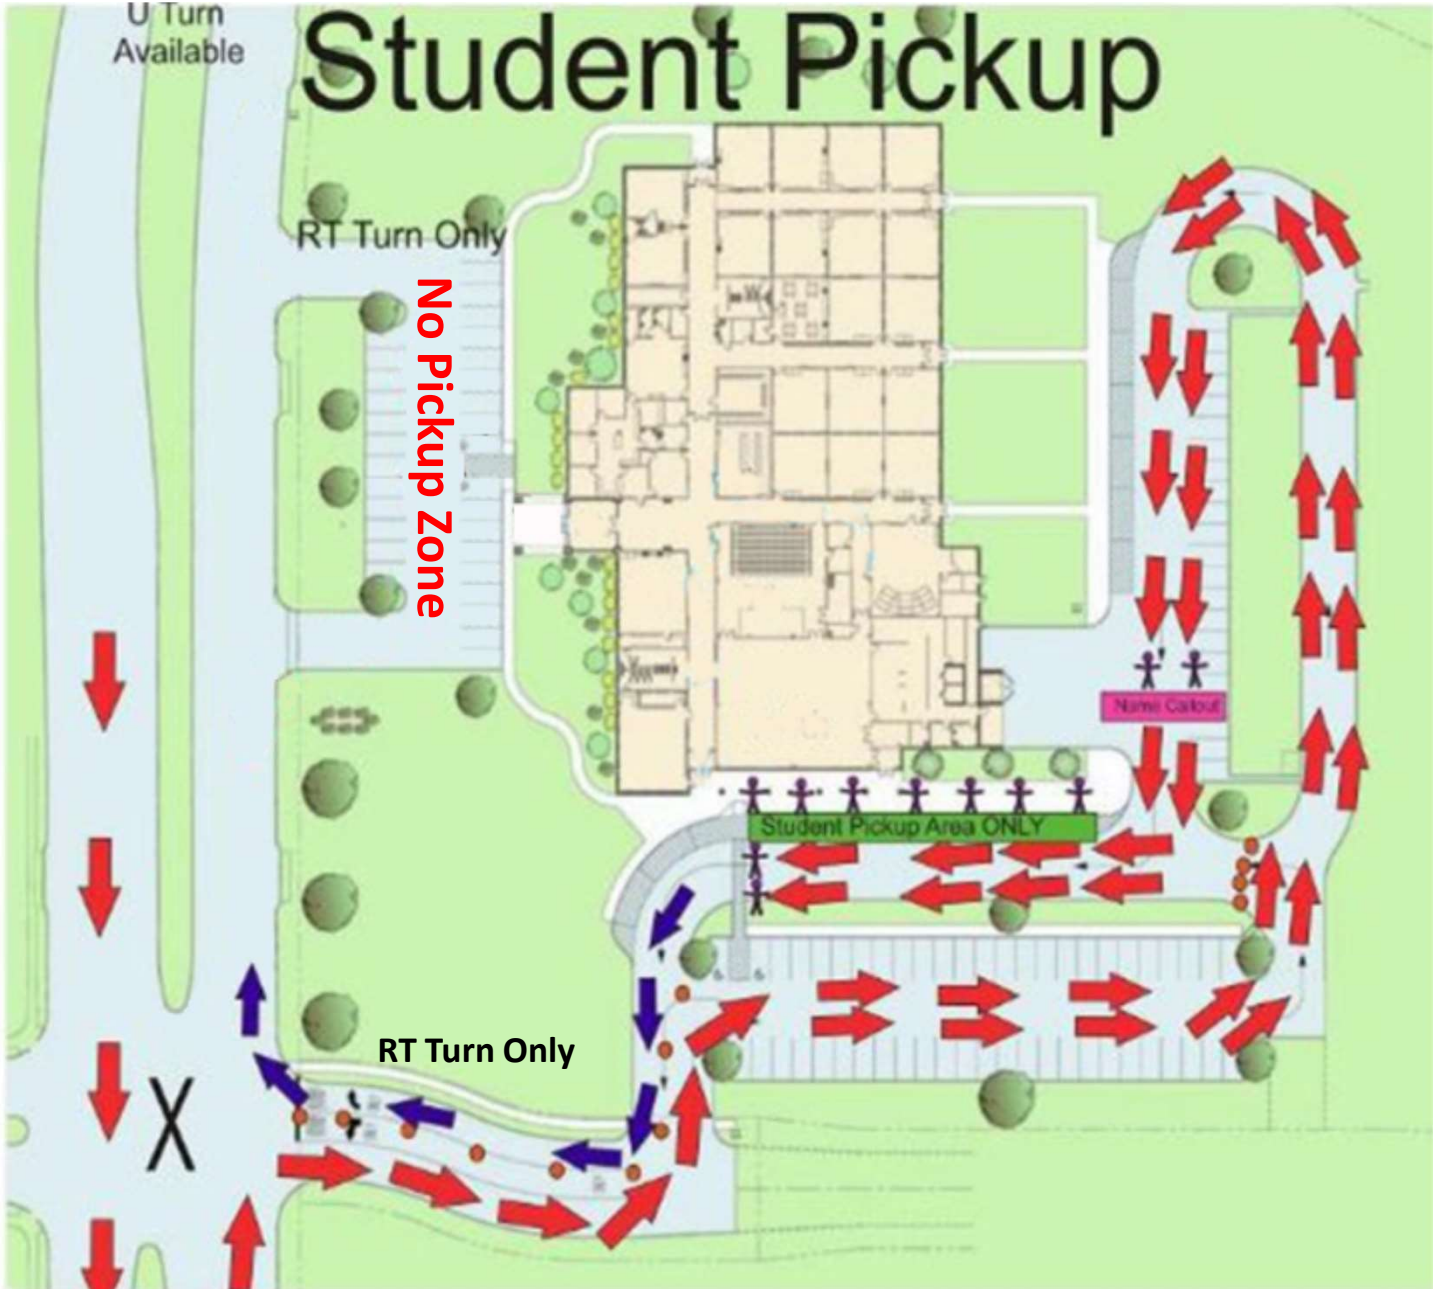

U Turn Available

Student Drop Off

No Drop Off Zone

Meet in Cafeteria from 7:30 to 7:45

Students Dropoff Area ONLY

RT Turn Only

X

U Turn

Second Intersection

-  Student Entrance
-  Outgoing Traffic
-  Incoming Traffic
-  Cones
-  Traffic Personnel

No Cell Phones in Drop Off Line (School Zone)

Student Pickup

-  Student Exit
-  Outgoing Traffic
-  Incoming Traffic
-  Cones
-  Traffic Personnel

No Cell Phones in Pickup Line (School Zone)

Car cards must be visible in windshield.

Second Intersection