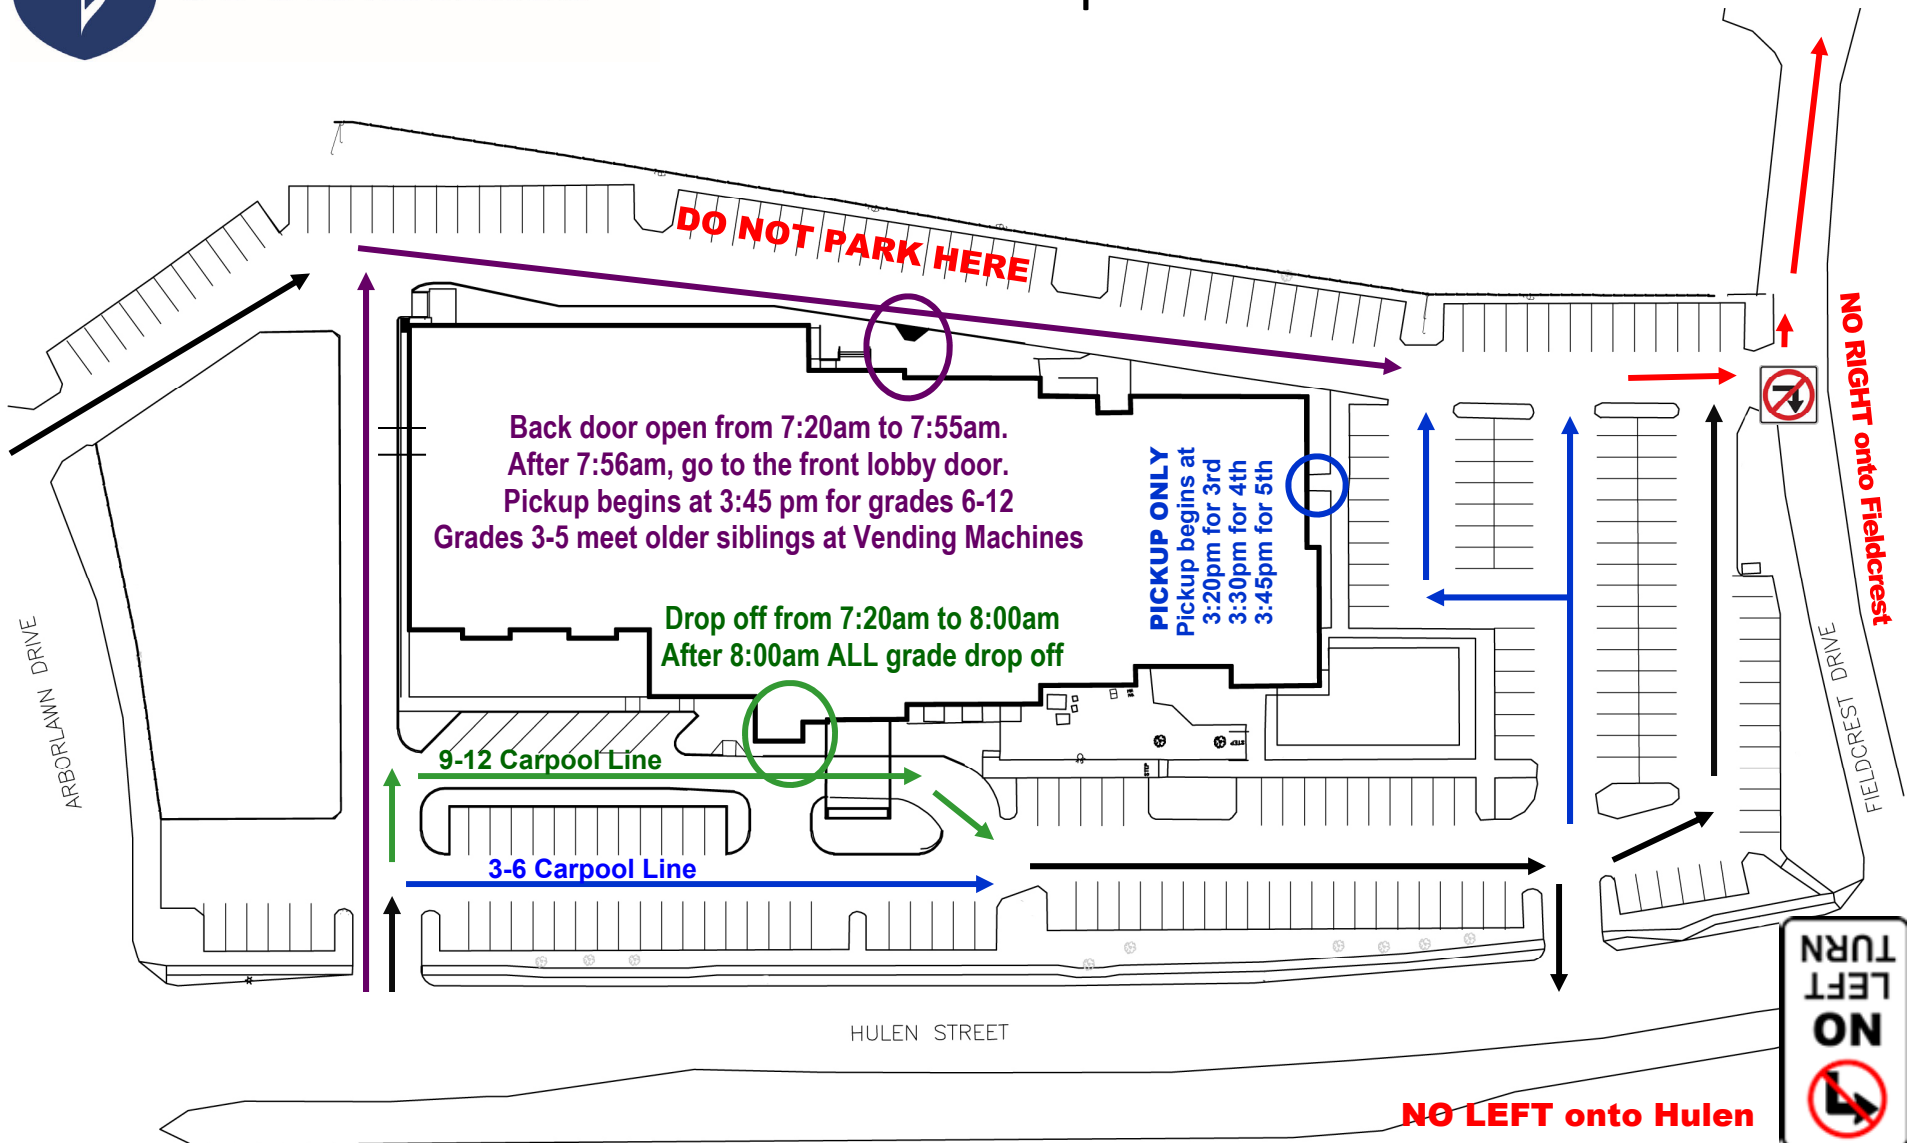

FORT WORTH ACADEMY OF FINE ARTS

FWAFA Drop-off Traffic Flow

NO right turn onto Fieldcrest from 7:15—9:00 AM or 2:30-4:30 PM on School Days
NO left turn onto Hulen from 7:15—9:00 AM or 2:30-4:30 PM on School Days